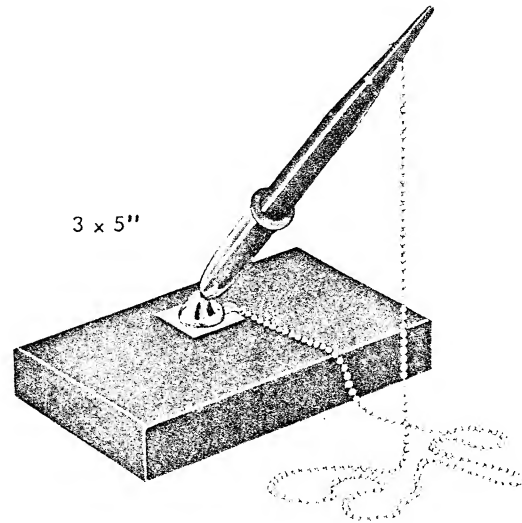

2206J
JET CRYSTAL
With 121SKD White Dot Pen $22.50
With 5SKD pen, pencil or ballpoint 15.00